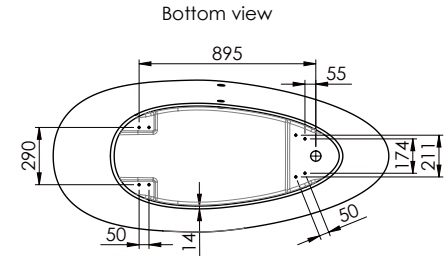

Tranquil Plus Bath

Capacity: 330L
Weight: 98kg