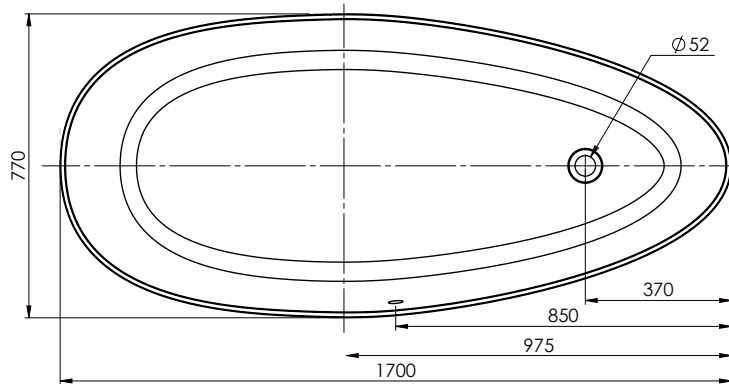

Tranquil Plus Bath

Capacity: 330L
Weight: 98kg