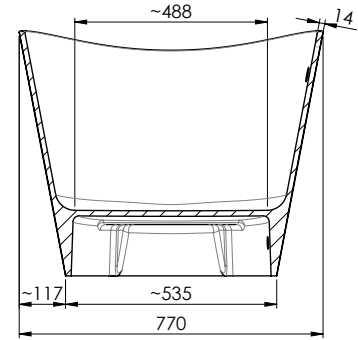

Tranquil Plus Bath

Capacity: 330L
Weight: 98kg