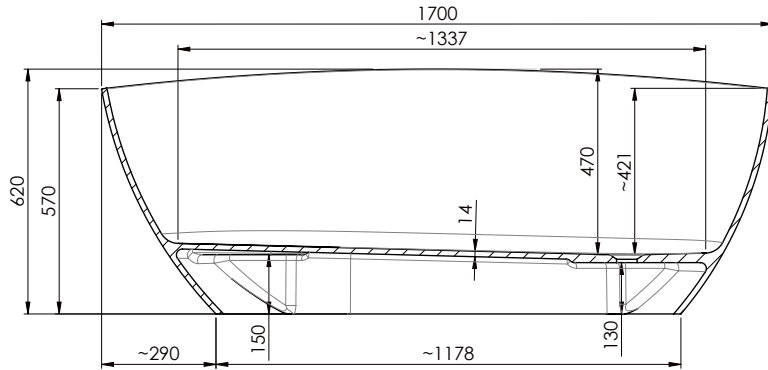

Tranquil Plus Bath

Capacity: 330L
Weight: 98kg